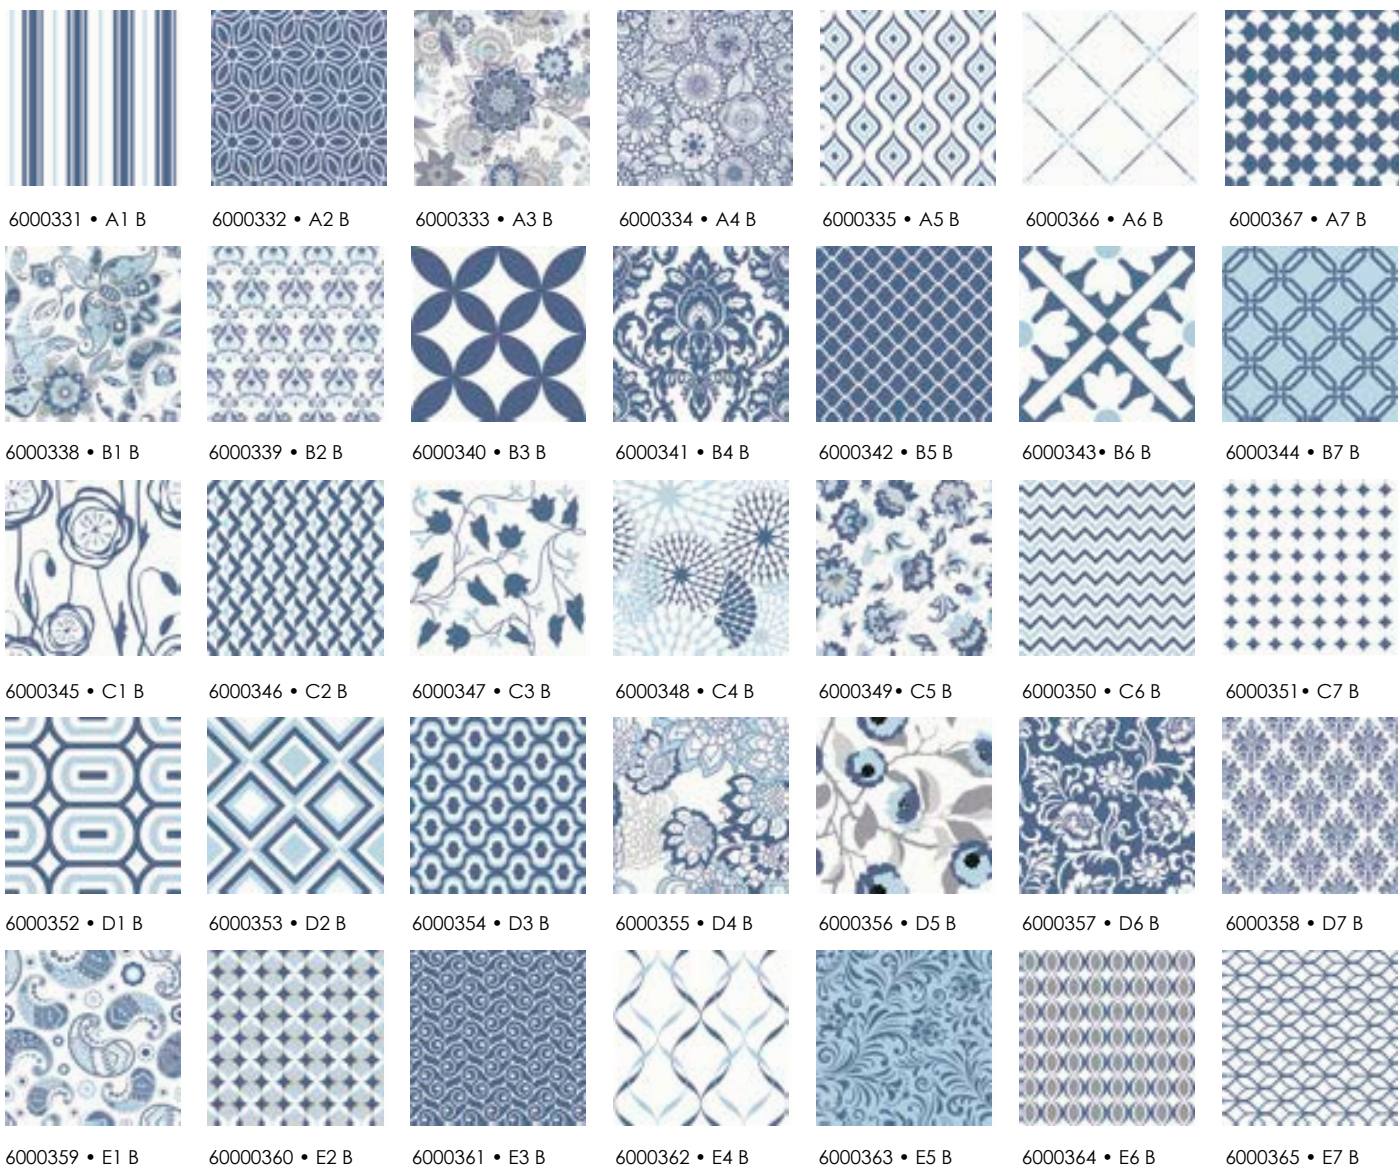

MODULI 36 PZ - PCS /BOX ● 52 (Ordine minimo per ogni modulo 2 Box = mq. 1,14)
(Minimum order for each subject 2 Box = mq. 1,14)

Matita Pencil Matt   0,8X25 ● 9